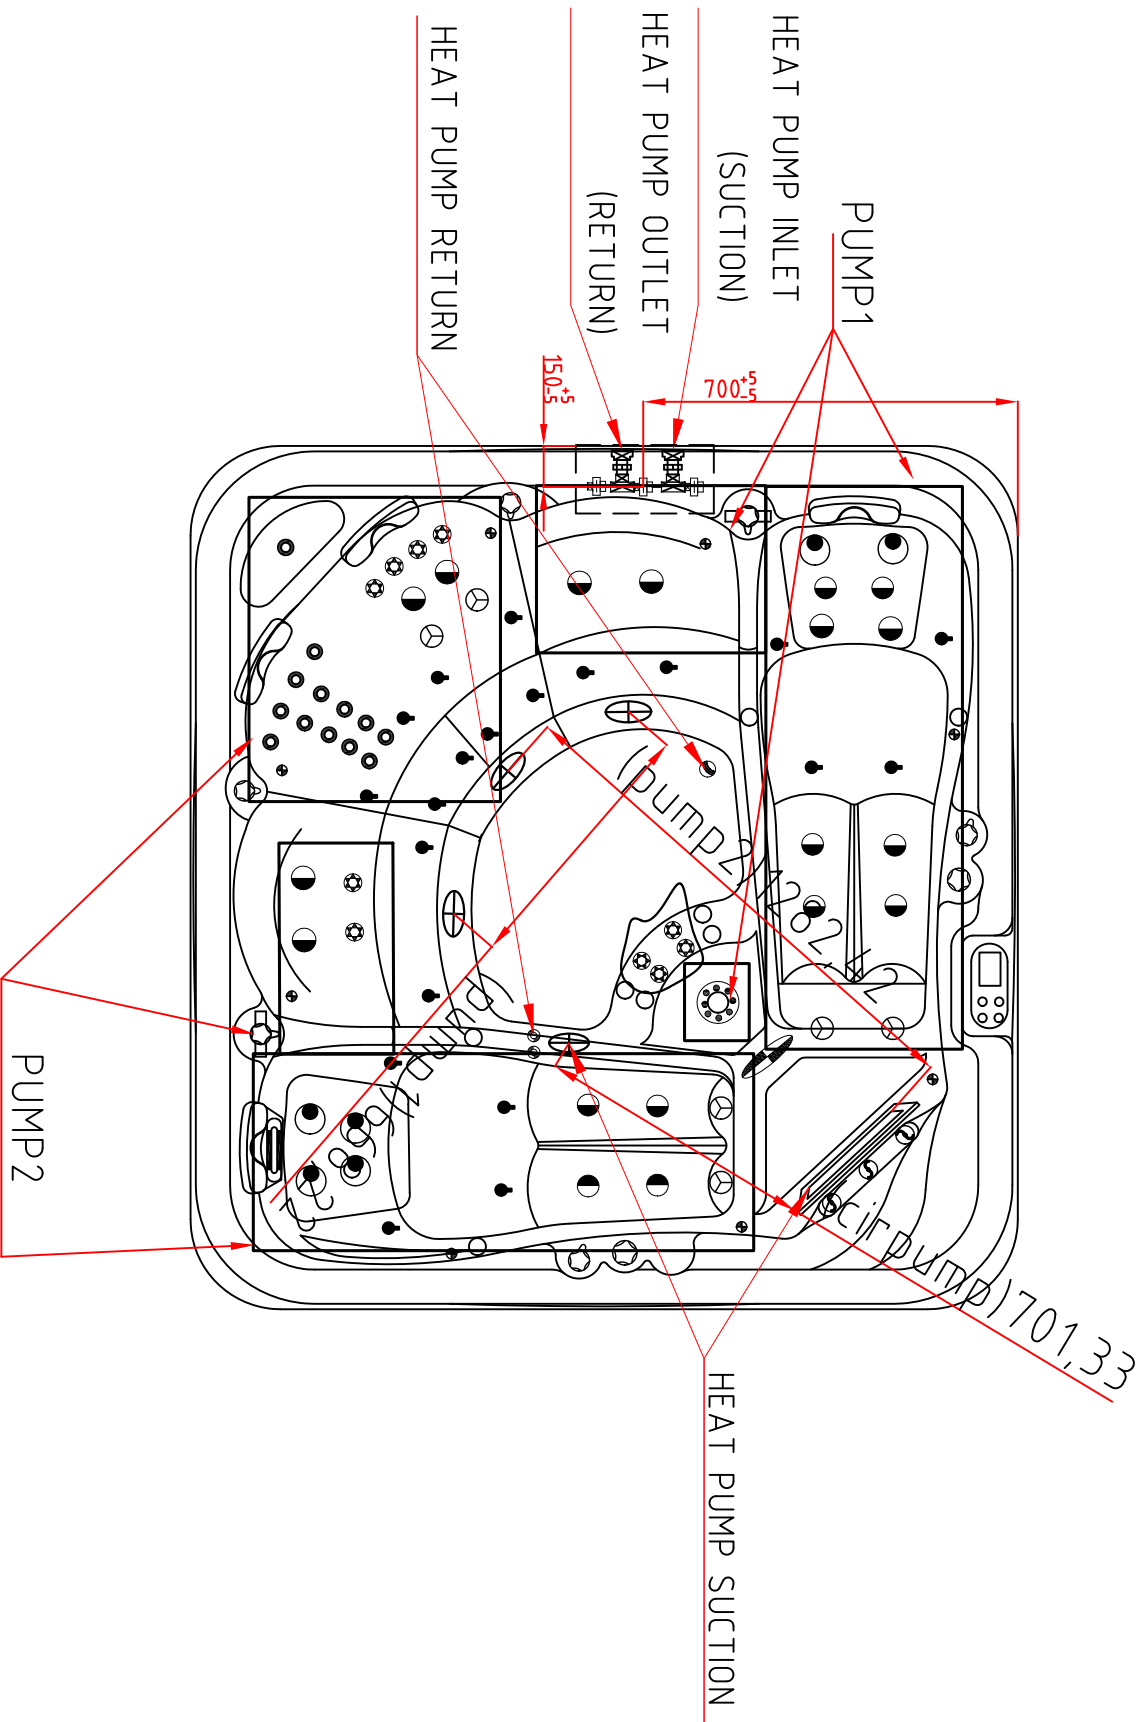

Fitting

21		Fountain Valve	1	pcs
20		MINI-LED light cover	8	pcs
19		Large 1" Direct Jet Insert(Plastic Face)	1	pcs
18		Large 1" Direct Jet Insert(S.S Face)	12	pcs
17		2" Suction (full set)-Plastic Face	4	pcs
16		Ozone Nozzle(Standard Grey)	2	pcs
15		Waterfall	1	pcs
14		Waterfall valve	1	pcs
13		5" Swimming Pool Torrent Nozzle	1	pcs
12		5" Light Housing Without Holder	1	pcs
11		Double cylinder skimmer	1	pcs
10		Fountain	3	pcs
9		3" Jet Internal-Directional	6	pcs
8		Stainless steel Low Drain - 3/4" Slip	1	pcs
7		Butterfly Headrest-Light Grey	4	pcs
6		2" Water Diverter Valve	2	pcs
5		1" air injector assembly	20	pcs
4		1" Air Check Valve Assembly	4	pcs
3		4" Jet Internal-Single Pulse	6	pcs
2		Large 3" Jet Internal-Single Pulse	18	pcs
1		2" Jet Internal-Directional	10	pcs
NO.	Icon	Description	Qty	Unit

Edition:11/4/2020 RX773.01.0010

Notes:Due to manufacturing tolerances, there could be some minor differences between the actual spa and the drawing above. If site planning is critical to such tolerances, be sure to measure your actual spa. All specifications are subject to change without notice:Some components may be optional on your spa

Notes: Due to manufacturing tolerances, there could be some minor differences between the actual spa and the drawing above. If site planning is critical to such tolerances, be sure to measure your actual spa. All specifications are subject to change without notice. Some components may be optional on your spa.

Business Plan

Notes: Due to manufacturing tolerances, there could be some minor differences between the actual spa and the drawing above. If site planning is critical to such tolerances, be sure to measure your actual spa. All specifications are subject to change without notice. Some components may be optional on your spa