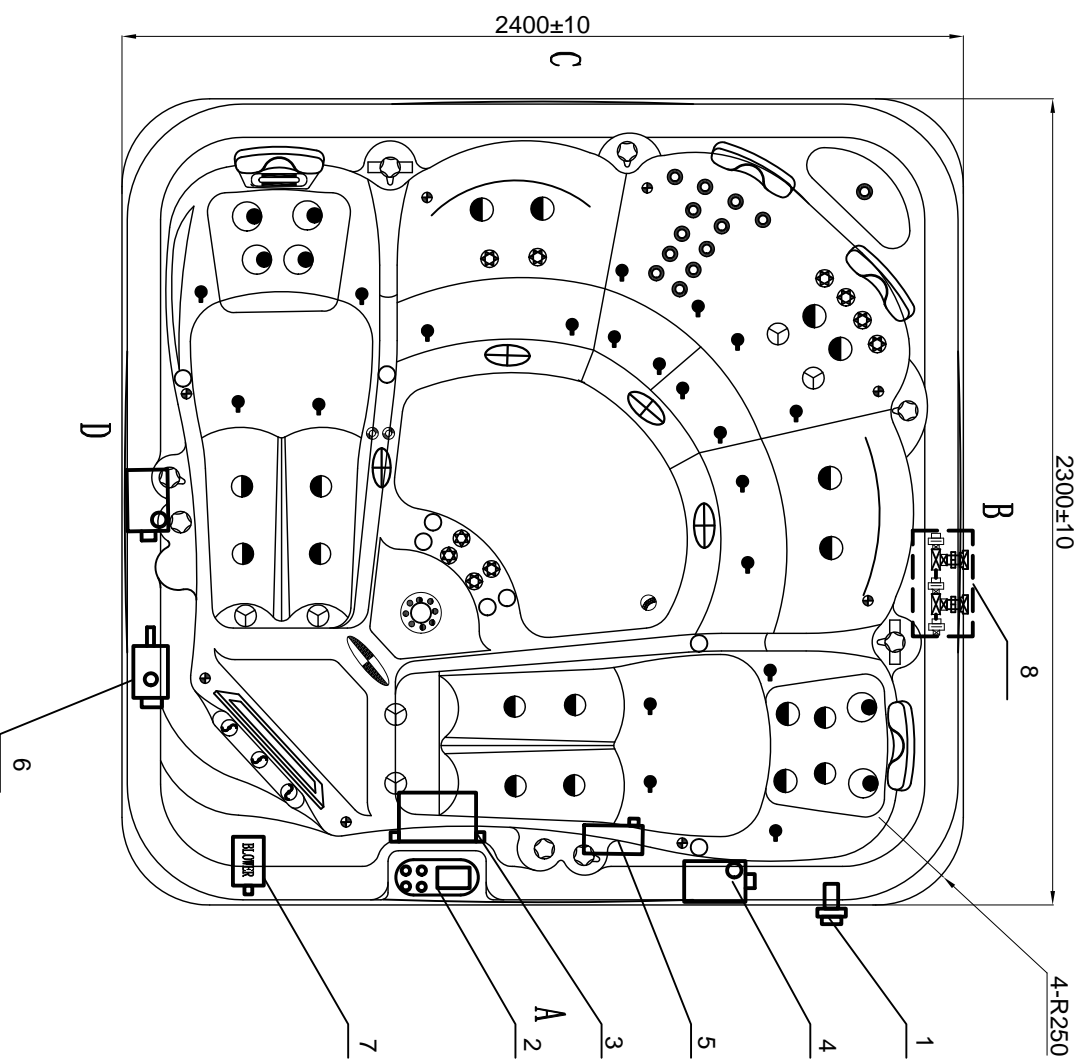

Fitting

21		Fountain Valve	1	pcs
20		MINI-LED light cover	8	pcs
19		Large 1" Direct Jet Insert(Plastic Face)	1	pcs
18		Large 1" Direct Jet Insert(S.S Face)	12	pcs
17		2" Suction (full set)-Plastic Face	4	pcs
16		Ozone Nozzle(Standard Grey)	2	pcs
15		Waterfall	1	pcs
14		Waterfall valve	1	pcs
13		5" Swimming Pool Torrent Nozzle	1	pcs
12		5" Light Housing Without Holder	1	pcs
11		Double cylinder skimmer	1	pcs
10		Fountain	3	pcs
9		3" Jet Internal-Directional	6	pcs
8		Stainless steel Low Drain - 3/4" Slip	1	pcs
7		Butterfly Headrest-Light Grey	4	pcs
6		2" Water Diverter Valve	2	pcs
5		1" air injector assembly	20	pcs
4		1" Air Check Valve Assembly	4	pcs
3		4" Jet Internal-Single Pulse	6	pcs
2		Large 3" Jet Internal-Single Pulse	18	pcs
1		2" Jet Internal-Directional	10	pcs
NO.	Icon	Description	Qty	Unit

Edition:11/4/2020 RX773.01.0010

Notes:Due to manufacturing tolerances, there could be some minor differences between the actual spa and the drawing above. If site planning is critical to such tolerances, be sure to measure your actual spa. All specifications are subject to change without notice:Some components may be optional on your spa

Notes: Due to manufacturing tolerances, there could be some minor differences between the actual spa and the drawing above. If site planning is critical to such tolerances, be sure to measure your actual spa. All specifications are subject to change without notice. Some components may be optional on your spa.

Business Plan

Notes: Due to manufacturing tolerances, there could be some minor differences between the actual spa and the drawing above. If site planning is critical to such tolerances, be sure to measure your actual spa. All specifications are subject to change without notice. Some components may be optional on your spa