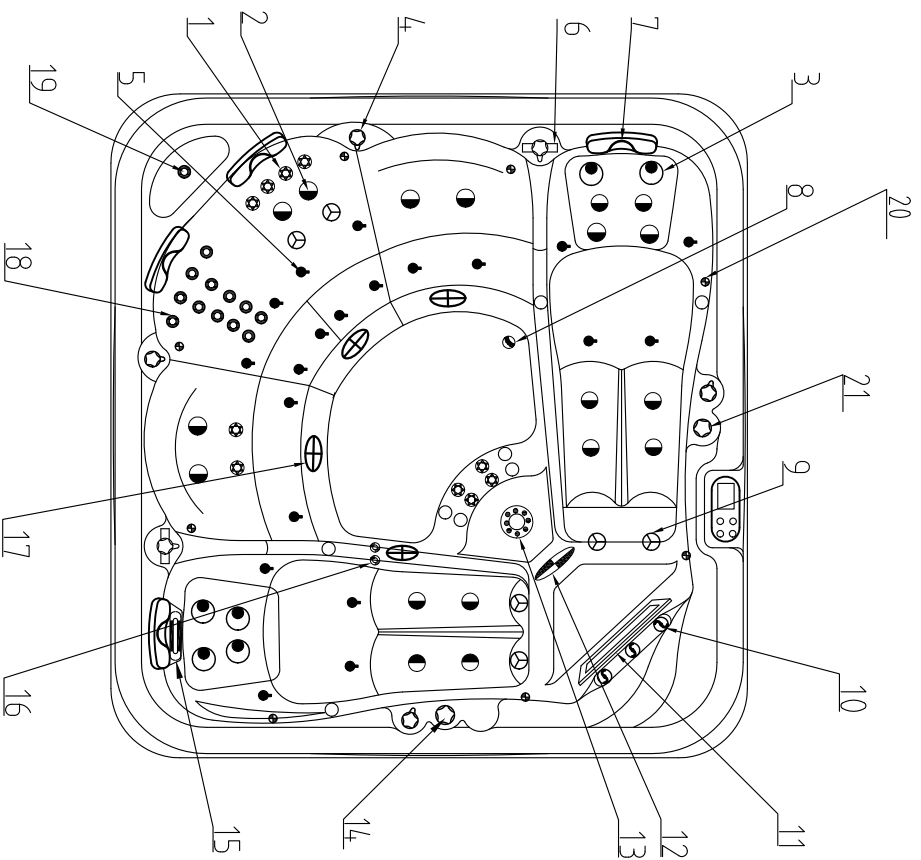

Fitting

21		Fountain Valve	1	pcs
20		MINI-LED light cover	8	pcs
19		Large 1" Direct Jet Insert(Plastic Face)	1	pcs
18		Large 1" Direct Jet Insert(S.S Face)	12	pcs
17		2" Suction (full set)-Plastic Face	4	pcs
16		Ozone Nozzle(Standard Grey)	2	pcs
15		Waterfall	1	pcs
14		Waterfall valve	1	pcs
13		5" Swimming Pool Torrent Nozzle	1	pcs
12		5" Light Housing Without Holder	1	pcs
11		Double cylinder skimmer	1	pcs
10		Fountain	3	pcs
9		3" Jet Internal-Directional	6	pcs
8		Stainless steel Low Drain - 3/4" Slip	1	pcs
7		Butterfly Headrest-Light Grey	4	pcs
6		2" Water Diverter Valve	2	pcs
5		1" air injector assembly	20	pcs
4		1" Air Check Valve Assembly	4	pcs
3		4" Jet Internal-Single Pulse	6	pcs
2		Large 3" Jet Internal-Single Pulse	18	pcs
1		2" Jet Internal-Directional	10	pcs
NO.	Icon	Description	Qty	Unit

Edition:11/4/2020 RX773.01.0010

Notes:Due to manufacturing tolerances, there could be some minor differences between the actual spa and the drawing above. If site planning is critical to such tolerances, be sure to measure your actual spa. All specifications are subject to change without notice:Some components may be optional on your spa

Notes: Due to manufacturing tolerances, there could be some minor differences between the actual spa and the drawing above. If site planning is critical to such tolerances, be sure to measure your actual spa. All specifications are subject to change without notice. Some components may be optional on your spa.

Business Plan

Notes: Due to manufacturing tolerances, there could be some minor differences between the actual spa and the drawing above. If site planning is critical to such tolerances, be sure to measure your actual spa. All specifications are subject to change without notice. Some components may be optional on your spa